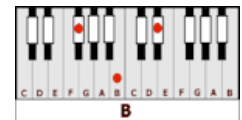

BLACK VELVET – Alannah Myles (Dm)

CAPO 1ST FRET

GUITAR / KEYBOARD CHORDS:

Dm = xxo231
D#m

A = xo222o
A#

G = 320003
G#

F = xx3211
F#

C = x32010
C#

Gm = 355333
G#m

Eb = xx1343
E

Bb = x13331
B

INTRO: (bass & drums)

Dm/D#m

Mississippi in the middle of a dry spell

Dm/D#m

Jimmy Rogers on the Victr'la up high

"Love me tender" leaves them cryin' in the aisle

A/A#

G/G#

The way he moved it was a sin, so sweet and true

F/F#

C/C#

Always wanting more he'd leave you longing for

Gm/G#m

C/C#

CHORUS: Black velvet and that little boy smile

Gm/G#m

Eb/E

Bb/B

Black velvet and that slow southern style

Gm/G#m

C/C#