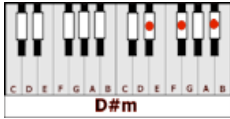

BLACK VELVET – Alannah Myles (Dm)

CAPO 1ST FRET

GUITAR / KEYBOARD CHORDS:

Dm = xxo231
D#m

A = xo222o
A#

G = 320003
G#

F = xx3211
F#

C = x32010
C#

Gm = 355333
G#m

Eb = xx1343
E

Bb = x13331
B

INTRO: (bass & drums)

Dm/D#m

Mississippi in the middle of a dry spell

Dm/D#m

Jimmy Rogers on the Victr'la up high

"Love me tender" leaves them cryin' in the aisle

A/A#

G/G#

The way he moved it was a sin, so sweet and true

F/F#

C/C#

Always wanting more he'd leave you longing for

Gm/G#m

C/C#

CHORUS: Black velvet and that little boy smile

Gm/G#m

Eb/E

Bb/B

Black velvet and that slow southern style

Gm/G#m

C/C#